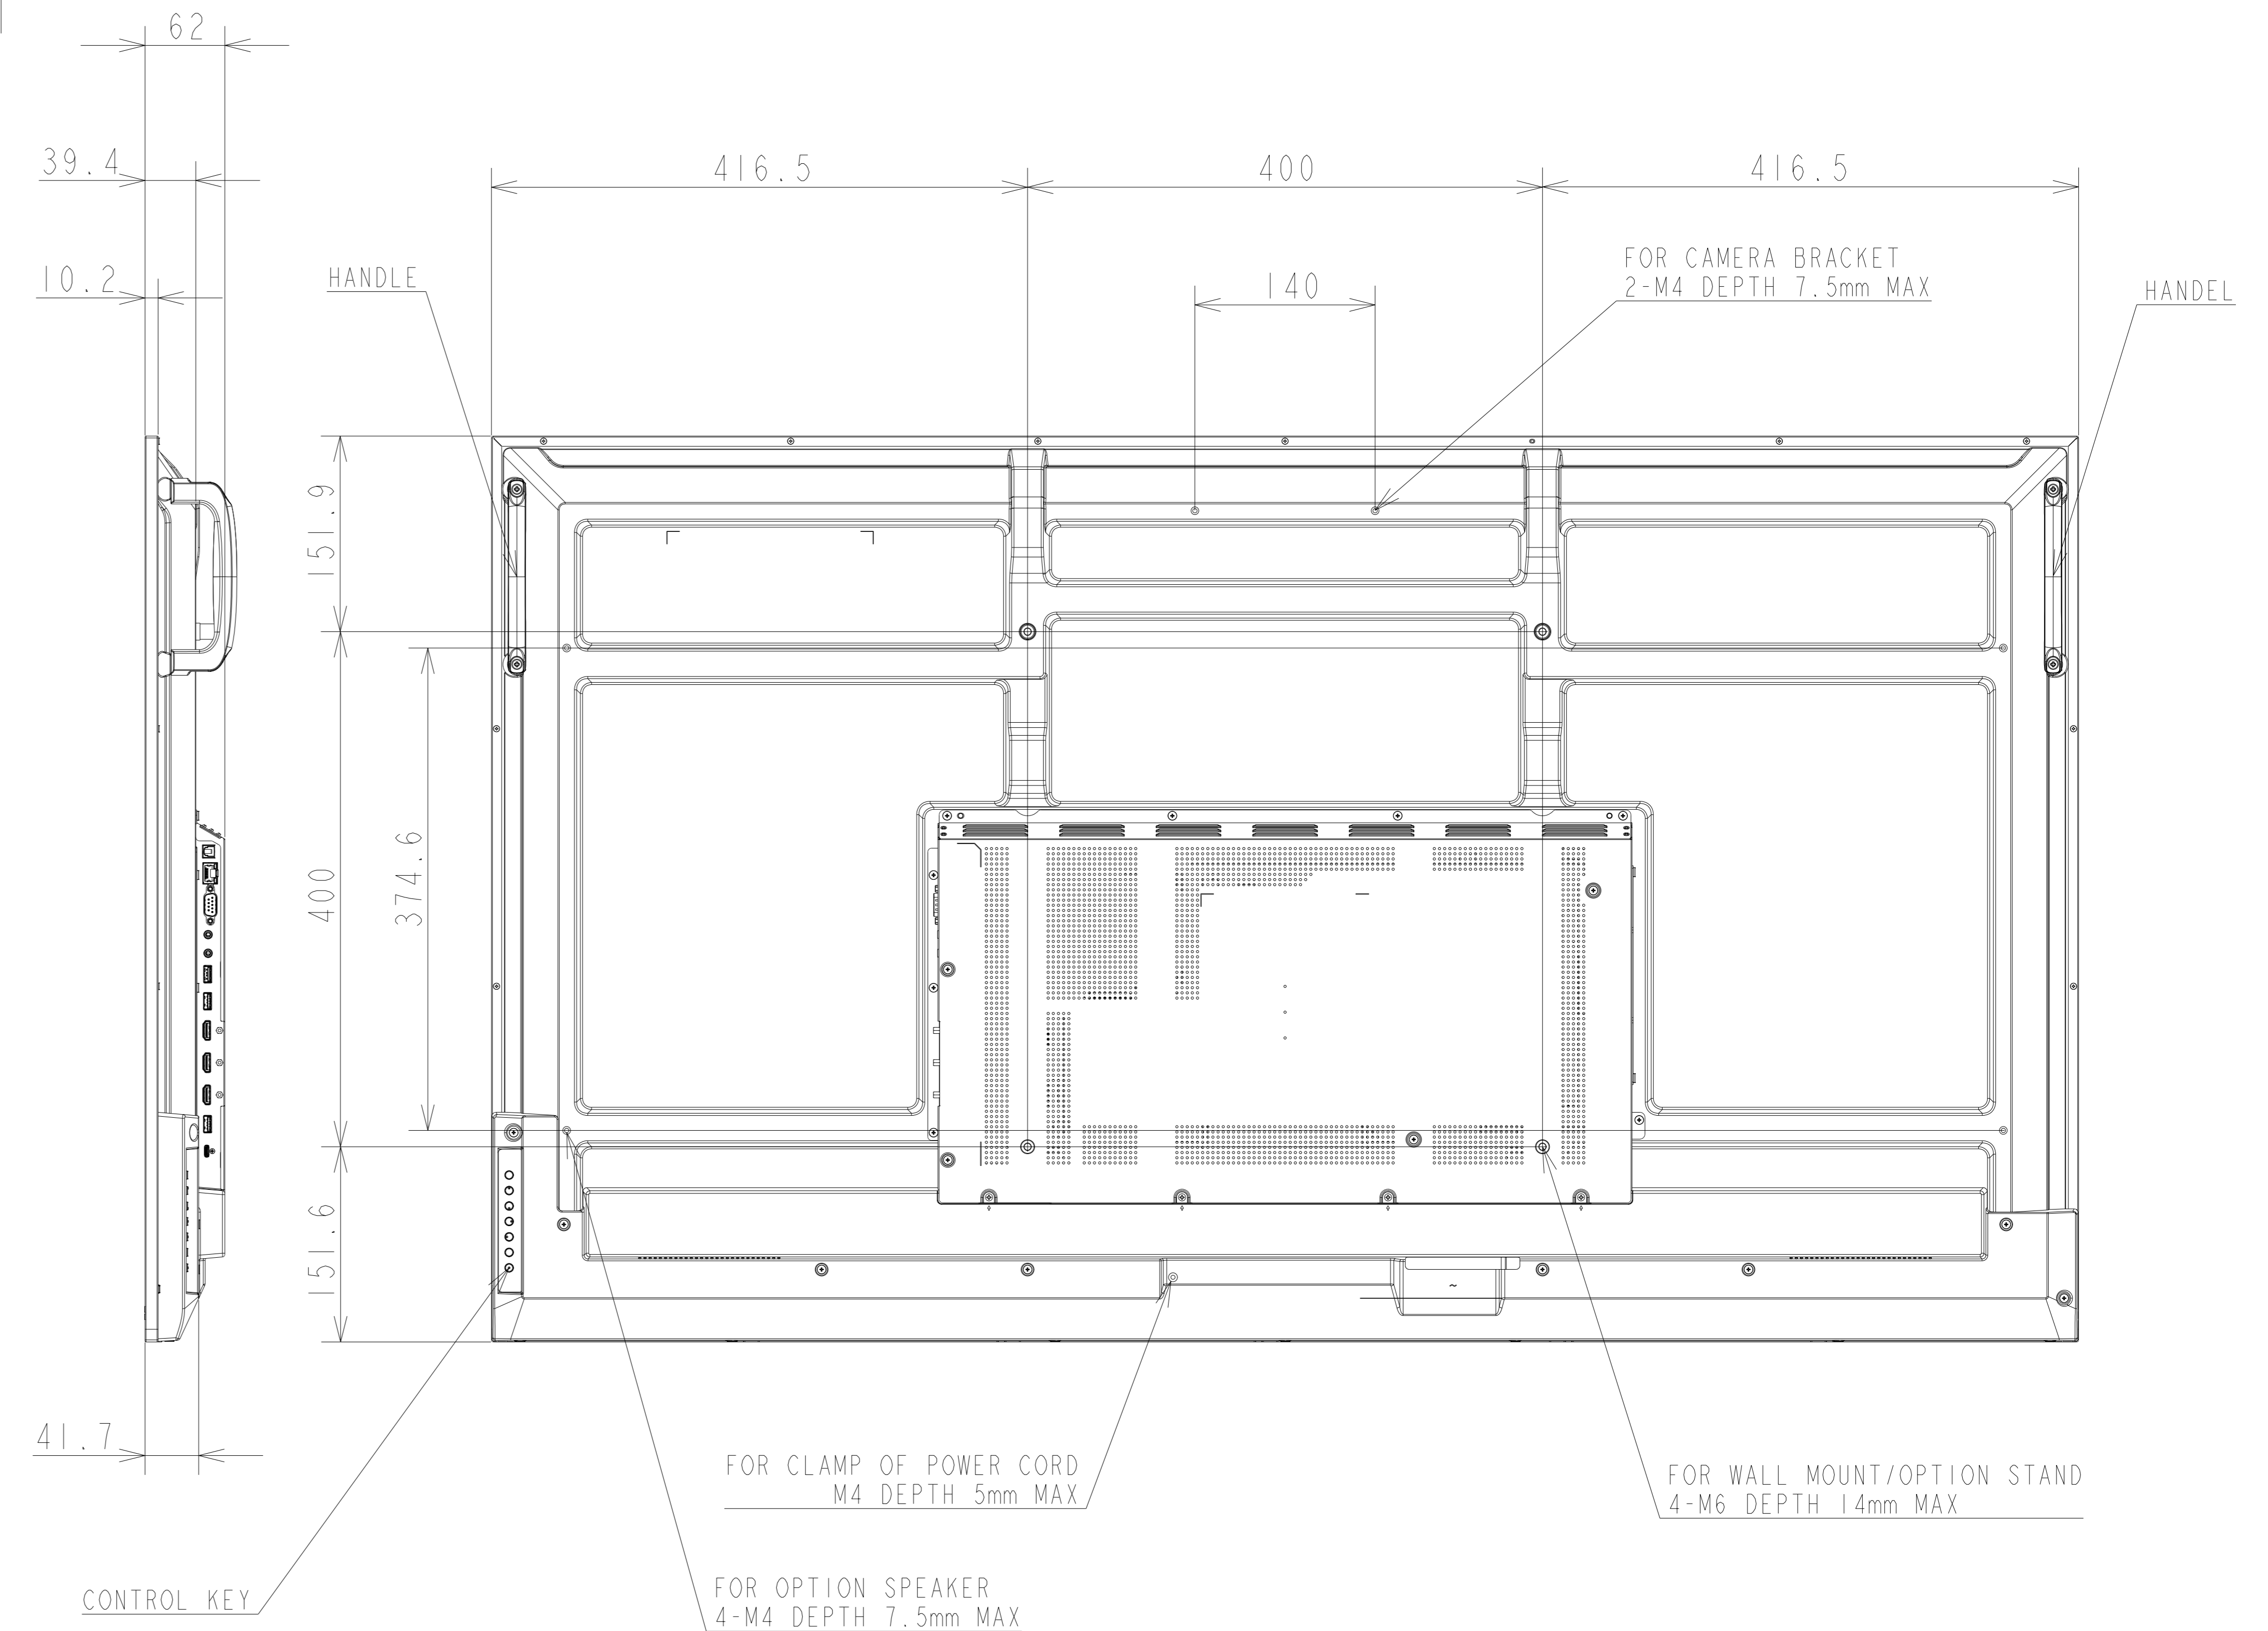

# PN-ME552 OUTLINE

UNIT	mm
MODEL	PN-ME552
Sharp NEC Display Solutions, Ltd	
2023/09/15	