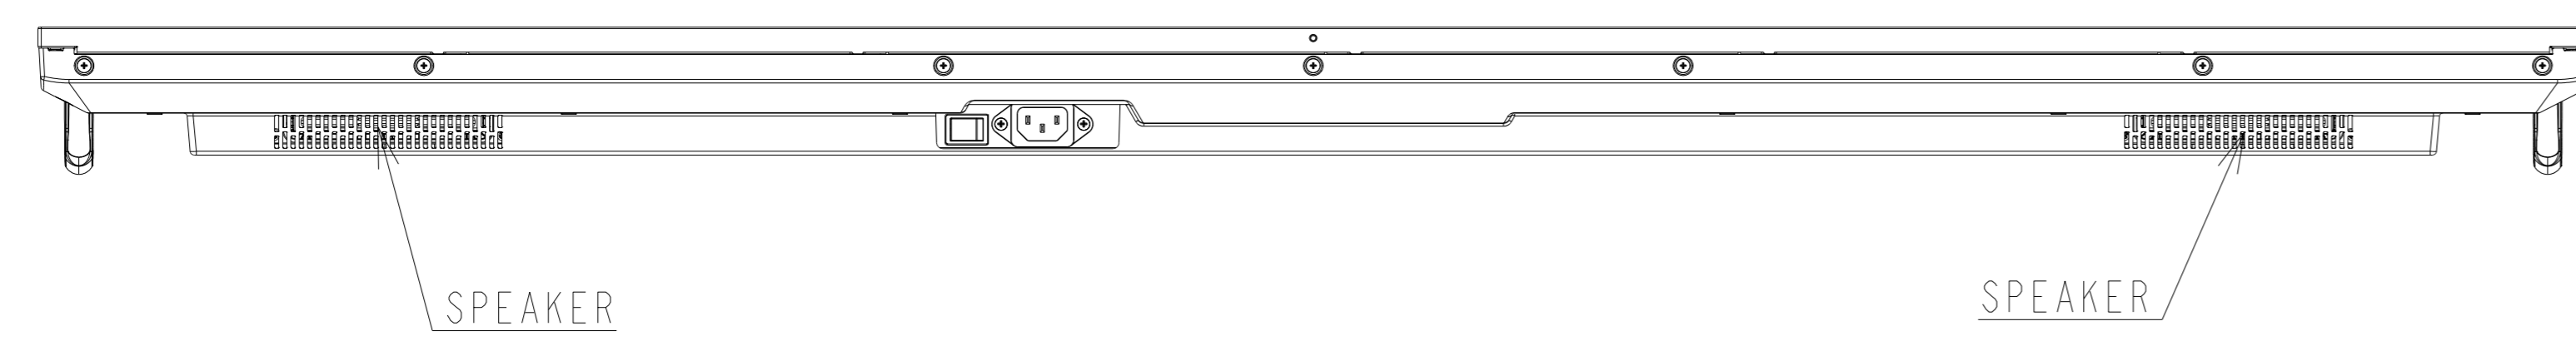

# PN-ME552 OUTLINE

UNIT	mm
MODEL	PN-ME552
Sharp NEC Display Solutions, Ltd	
2023/09/15	