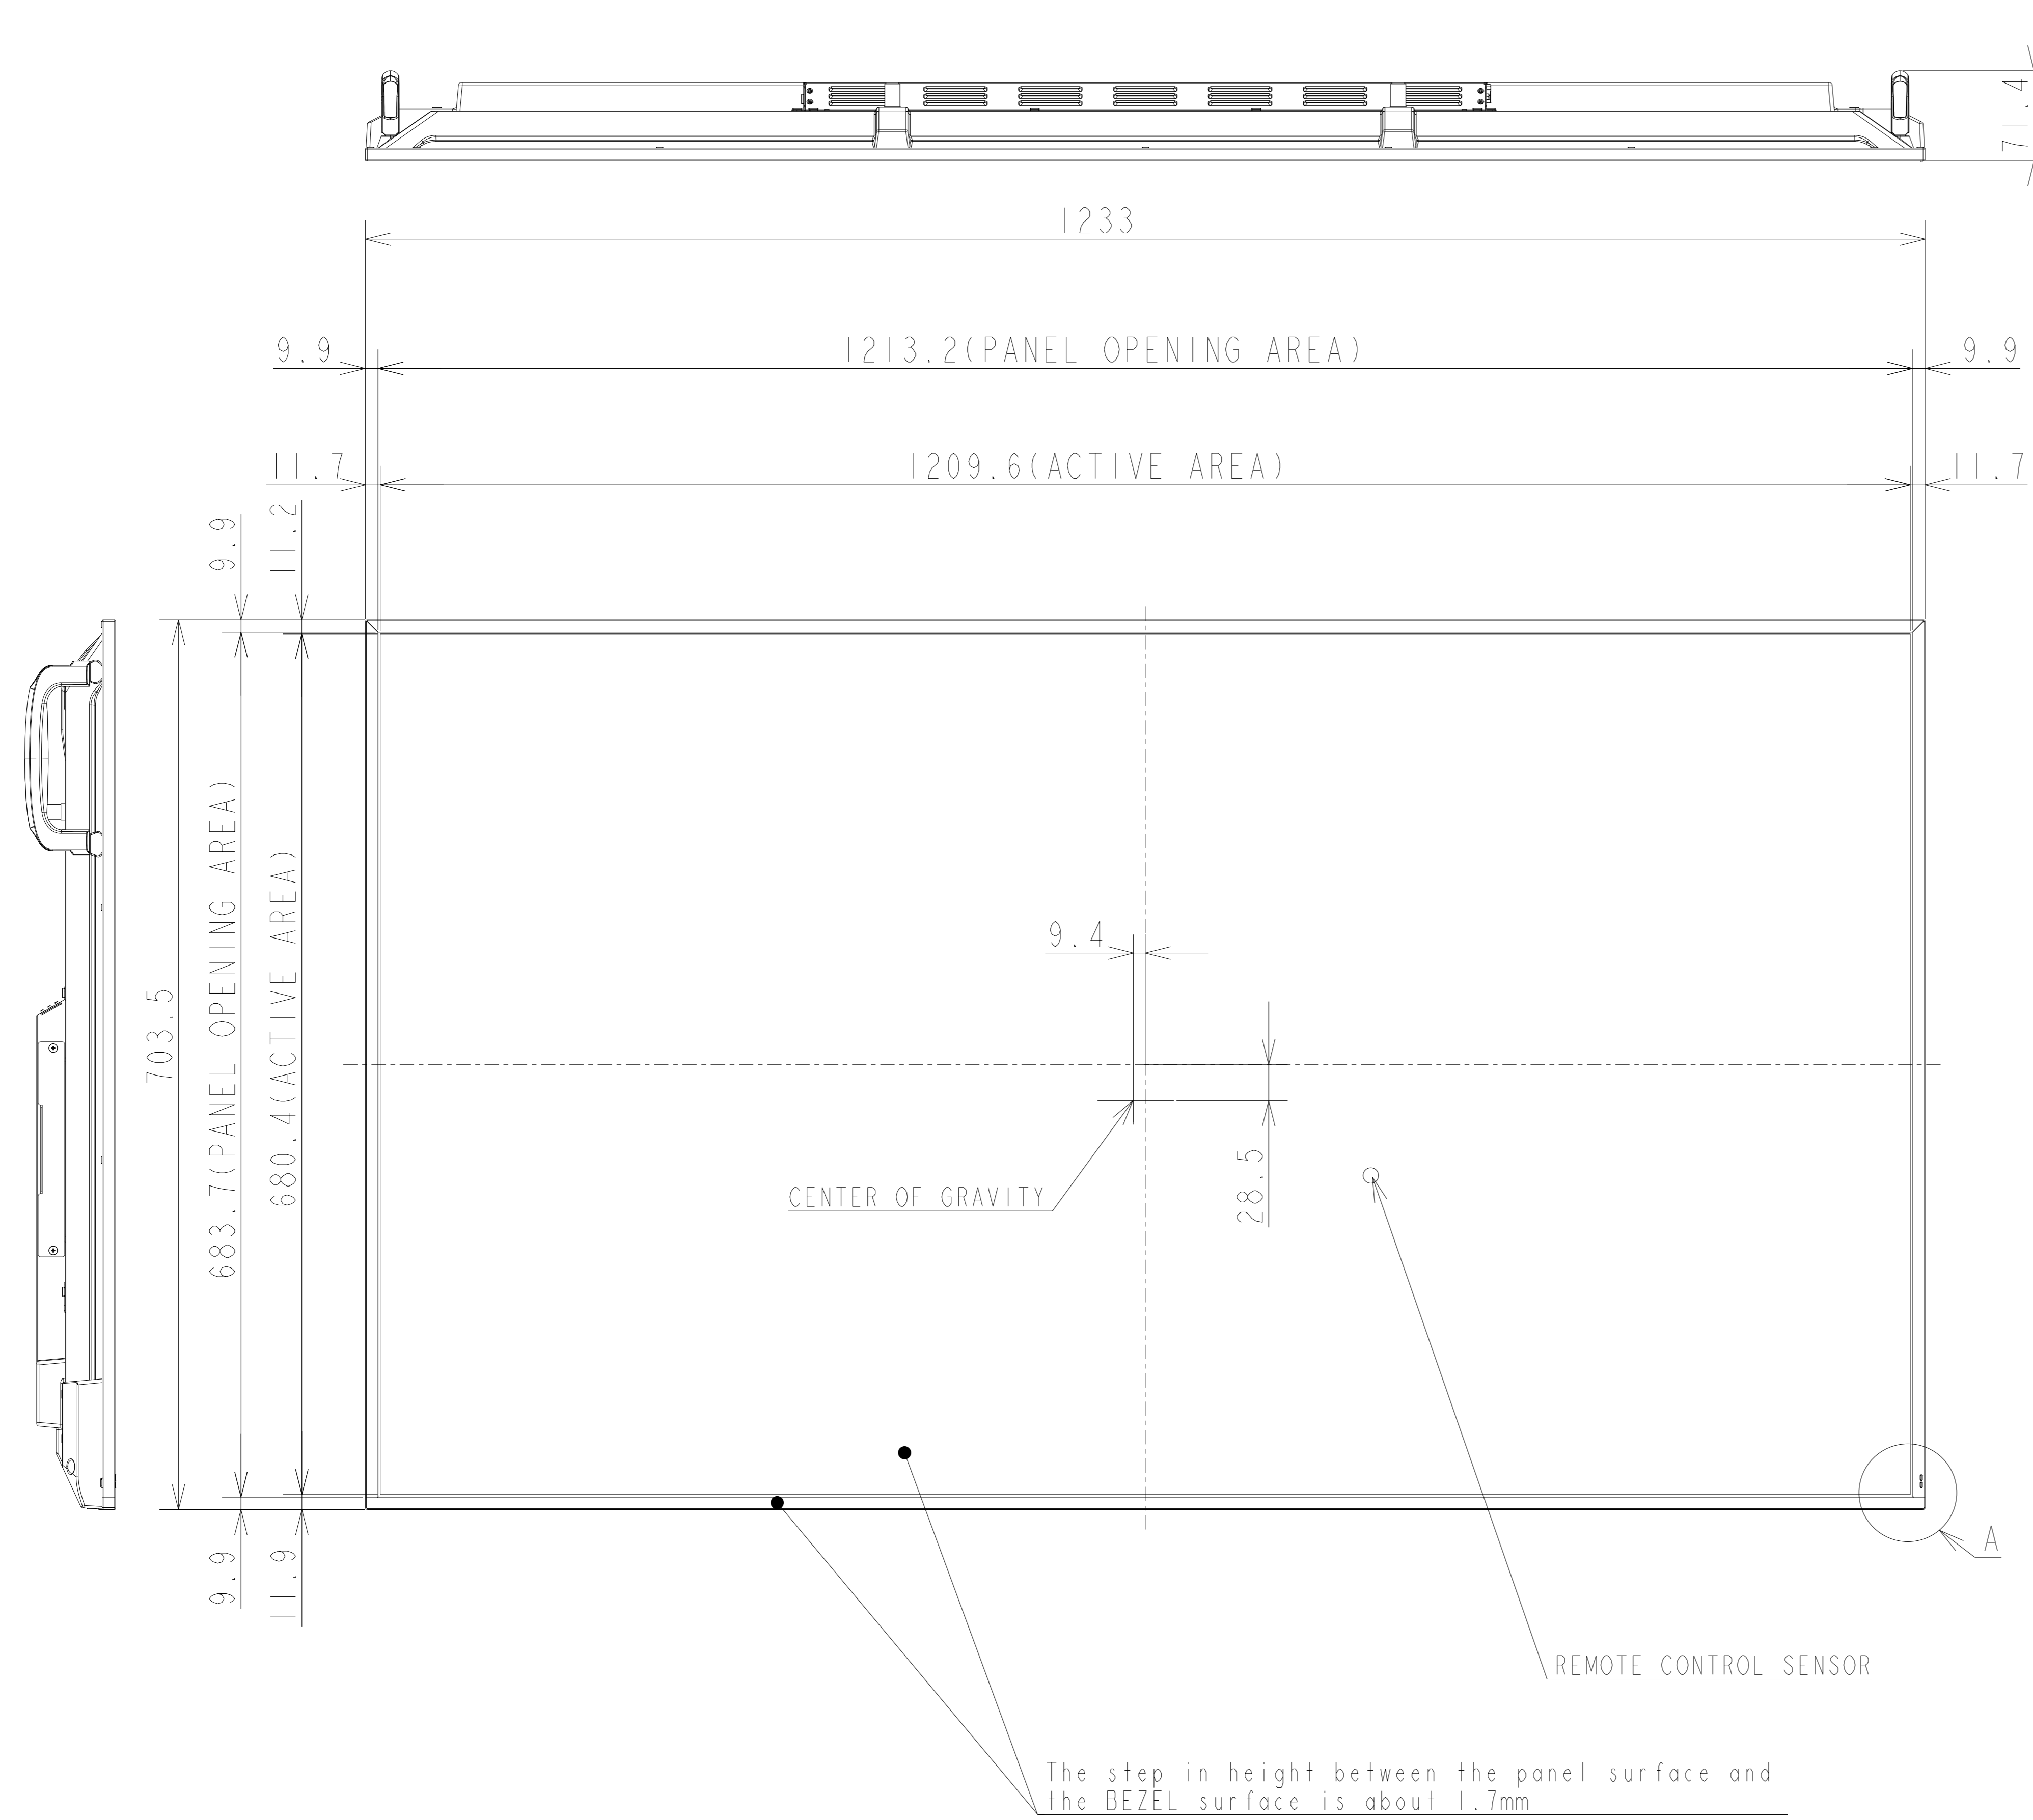

# PN-ME552 OUTLINE

UNIT	mm
MODEL	PN-ME552
Sharp NEC Display Solutions, Ltd	
2023/09/15	