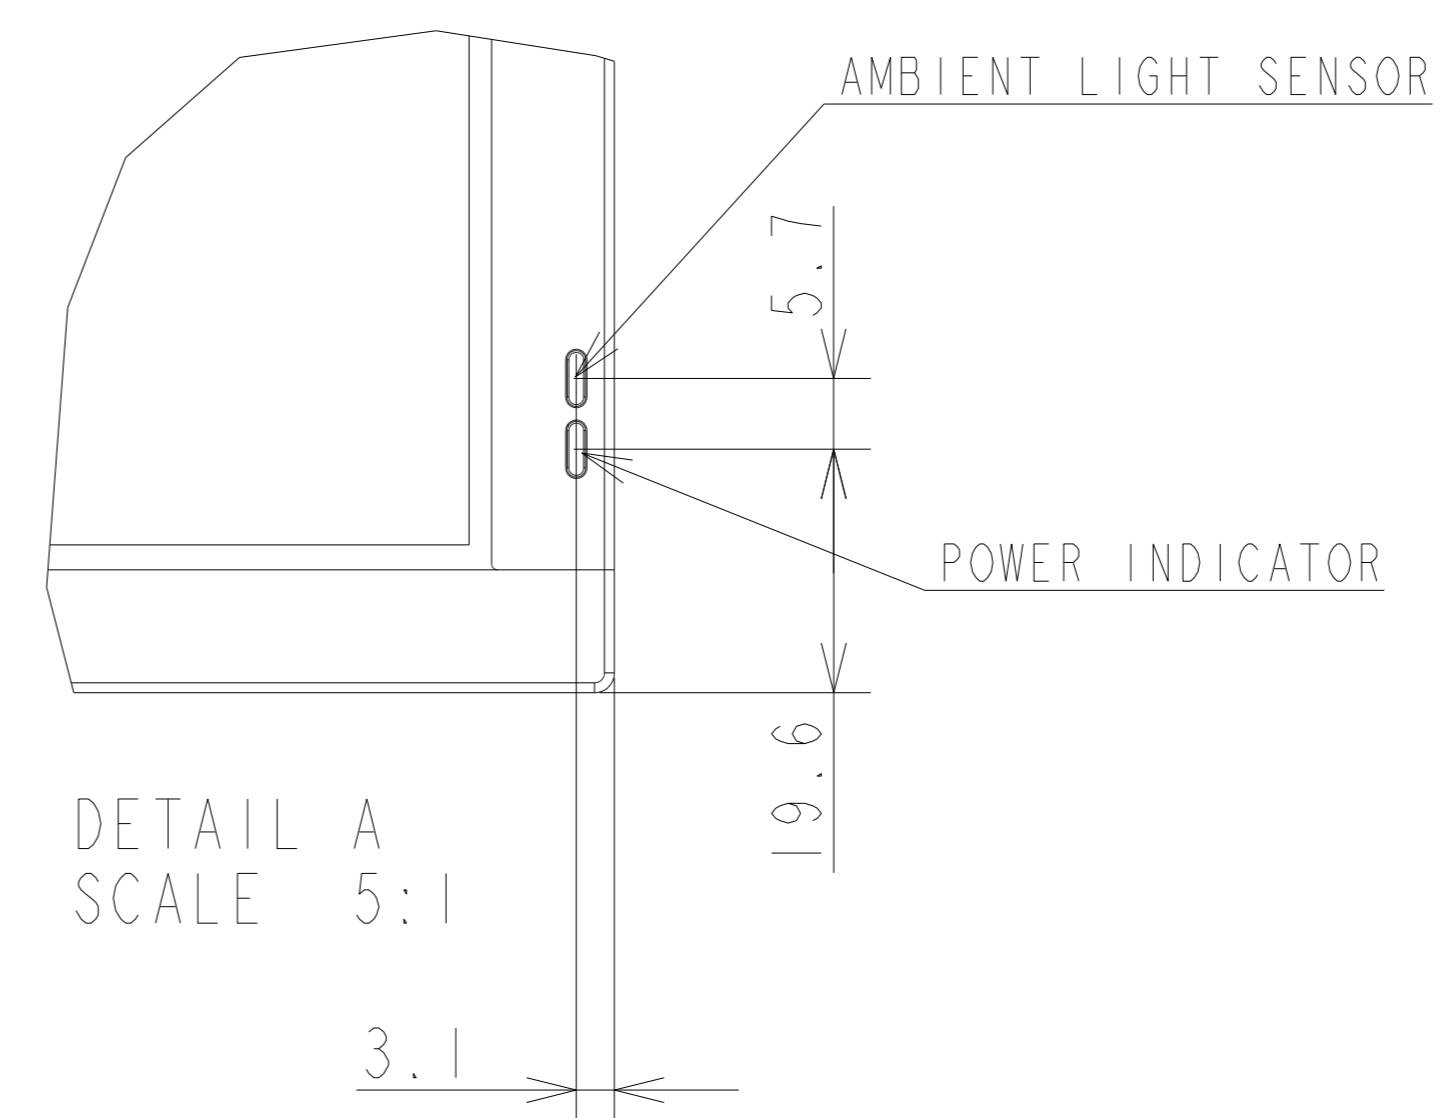

# PN-ME552 OUTLINE

UNIT	mm
MODEL	PN-ME552
Sharp NEC Display Solutions, Ltd	
2023/09/15	