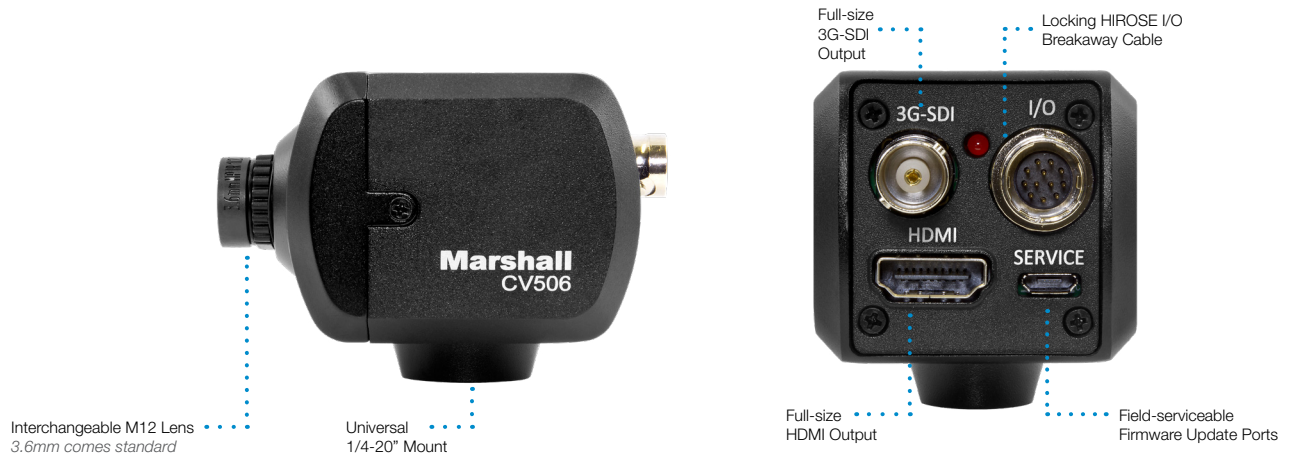

Marshall

BROADCAST & PRO AV

CV506

Miniature Full-HD Camera (3G/HDSDI & HDMI)

3GSDI

HDMI®

LENS
OPTIONS

RS-485
CONTROL

TRS AUDIO

The Marshall CV506 captures Full-HD 1920x1080p video at up to 60 fps in a sturdy, durable form factor, and straightforward design. The CV506 is suitable for use in full-HD broadcast and Pro AV workflows including live broadcast productions, sportscast, newscast, reality television, concerts, corporate, government, courtroom, house of worship, and many more.

PRODUCT FEATURES

- 3G/HDSDI and HDMI simultaneous outputs
- 2.5 Megapixel (1/2.86") sensor (4:2:2 color)
- Interchangeable M12 lens mount (includes stock 3.6mm lens (72°H. AOV))
- Full-HD resolutions: 1920 x 1080p, 1920 x 1080i, and 1280 x 720p
- Frame rates: 60, 59.94, 50, 30, 29.97, 25, 24, 23.98 fps
- Remote adjust through RS485 (Visca) or OSD menu joystick
- Wide range of picture adjustment settings including paint (red/blue), white balance, gain control, pedestal (blacks), white clip, exposure, gamma, and more