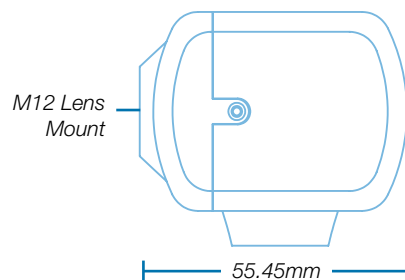

Marshall

BROADCAST & PRO AV

CV506

Miniature Full-HD Camera (3G/HDSDI & HDMI)

3GSDI

HDMI®

LENS
OPTIONS

RS-485
CONTROL

TRS AUDIO

The Marshall CV506 captures Full-HD 1920x1080p video at up to 60 fps in a sturdy, durable form factor, and straightforward design. The CV506 is suitable for use in full-HD broadcast and Pro AV workflows including live broadcast productions, sportscast, newscast, reality television, concerts, corporate, government, courtroom, house of worship, and many more.

PRODUCT FEATURES

- 3G/HDSDI and HDMI simultaneous outputs
- 2.5 Megapixel (1/2.86") sensor (4:2:2 color)
- Interchangeable M12 lens mount (includes stock 3.6mm lens (72°H. AOV))
- Full-HD resolutions: 1920 x 1080p, 1920 x 1080i, and 1280 x 720p
- Frame rates: 60, 59.94, 50, 30, 29.97, 25, 24, 23.98 fps
- Remote adjust through RS485 (Visca) or OSD menu joystick
- Wide range of picture adjustment settings including paint (red/blue), white balance, gain control, pedestal (blacks), white clip, exposure, gamma, and more