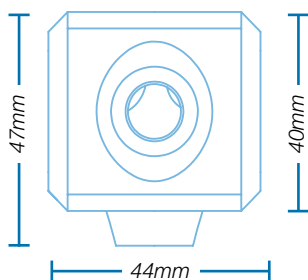

Marshall

BROADCAST & PRO AV

CV506

Miniature Full-HD Camera (3G/HDSDI & HDMI)

3GSDI

HDMI®

LENS
OPTIONS

RS-485
CONTROL

TRS AUDIO

The Marshall CV506 captures Full-HD 1920x1080p video at up to 60 fps in a sturdy, durable form factor, and straightforward design. The CV506 is suitable for use in full-HD broadcast and Pro AV workflows including live broadcast productions, sportscast, newscast, reality television, concerts, corporate, government, courtroom, house of worship, and many more.

PRODUCT FEATURES

- 3G/HDSDI and HDMI simultaneous outputs
- 2.5 Megapixel (1/2.86") sensor (4:2:2 color)
- Interchangeable M12 lens mount (includes stock 3.6mm lens (72°H. AOV))
- Full-HD resolutions: 1920 x 1080p, 1920 x 1080i, and 1280 x 720p
- Frame rates: 60, 59.94, 50, 30, 29.97, 25, 24, 23.98 fps
- Remote adjust through RS485 (Visca) or OSD menu joystick
- Wide range of picture adjustment settings including paint (red/blue), white balance, gain control, pedestal (blacks), white clip, exposure, gamma, and more