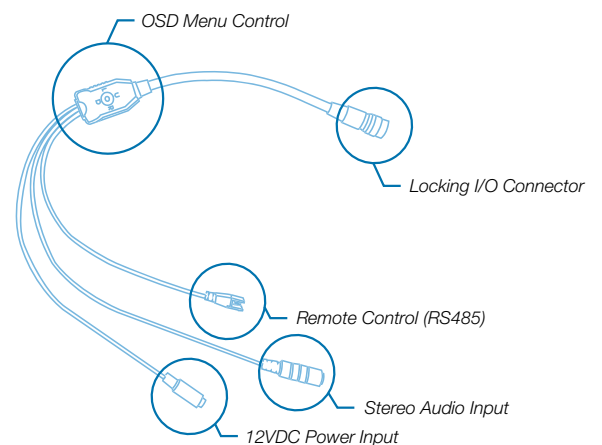

Marshall

BROADCAST & PRO AV

CV506

Miniature Full-HD Camera (3G/HDSDI & HDMI)

3GSDI

HDMI®

LENS
OPTIONS

RS-485
CONTROL

TRS AUDIO

The Marshall CV506 captures Full-HD 1920x1080p video at up to 60 fps in a sturdy, durable form factor, and straightforward design. The CV506 is suitable for use in full-HD broadcast and Pro AV workflows including live broadcast productions, sportscast, newscast, reality television, concerts, corporate, government, courtroom, house of worship, and many more.

PRODUCT FEATURES

- 3G/HDSDI and HDMI simultaneous outputs
- 2.5 Megapixel (1/2.86") sensor (4:2:2 color)
- Interchangeable M12 lens mount (includes stock 3.6mm lens (72°H. AOV))
- Full-HD resolutions: 1920 x 1080p, 1920 x 1080i, and 1280 x 720p
- Frame rates: 60, 59.94, 50, 30, 29.97, 25, 24, 23.98 fps
- Remote adjust through RS485 (Visca) or OSD menu joystick
- Wide range of picture adjustment settings including paint (red/blue), white balance, gain control, pedestal (blacks), white clip, exposure, gamma, and more