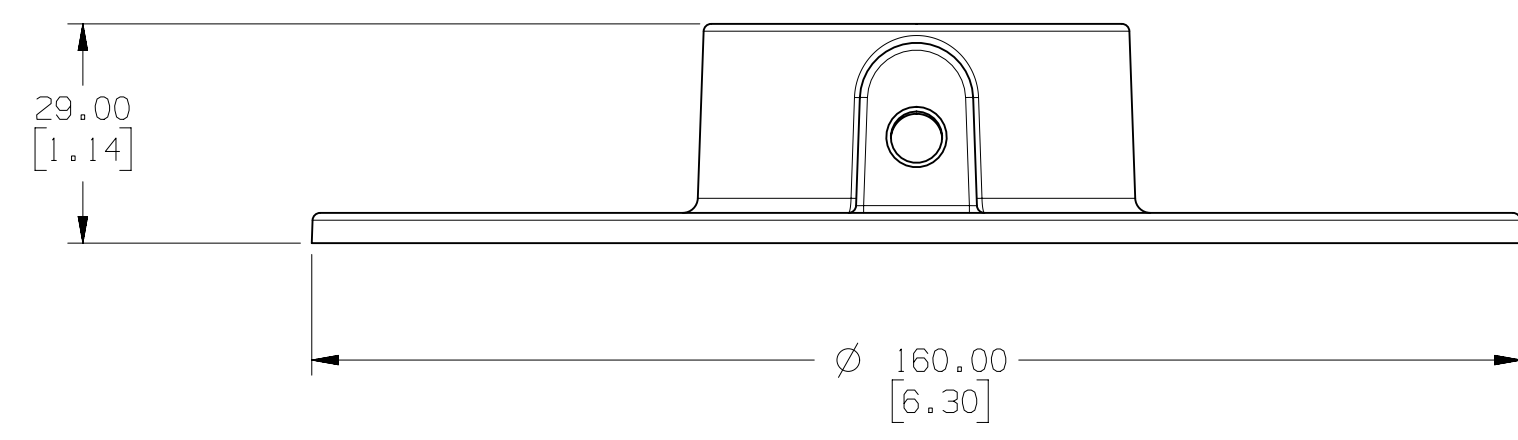

# A900-PM-3/8 IN

1X BRACKET

1X SCREW

4X SCREW

1X ALLEN KEY

1X ADAPTER

1X NUT