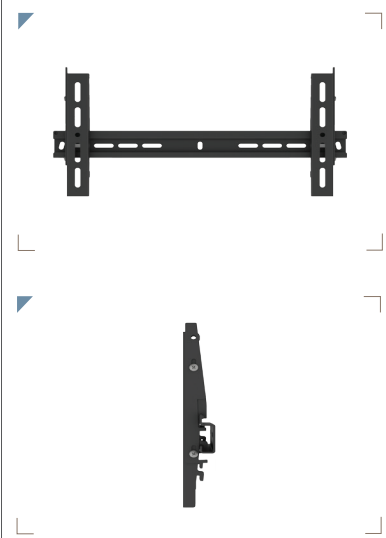

FUNC BRACKY SHORTY

Universal wall bracket with fixed tilt.

Simple and fast to mount. It can, furthermore, be locked by a locking pin (included) or padlock (not included) for improved personal safety and security from theft. Can be tilted 5 degrees. Suitable for Vesa hole patterns with maximum dimensions 400 x 400 mm and minimum dimensions 100 x 100 mm.

INFO

- **Finish:** Black
- **Max. load:** 50 kg
- **Fixed tilt:** +5°
- **Minimum VESA:** 100 x 100
- **Maximum VESA:** 400 x 200
- **Warranty:** 5 years.

ARTICLE NO:
FS011075 Func Bracky Shorty

TECHNICAL DRAWING (MM) FS011075 / Func Bracky Shorty