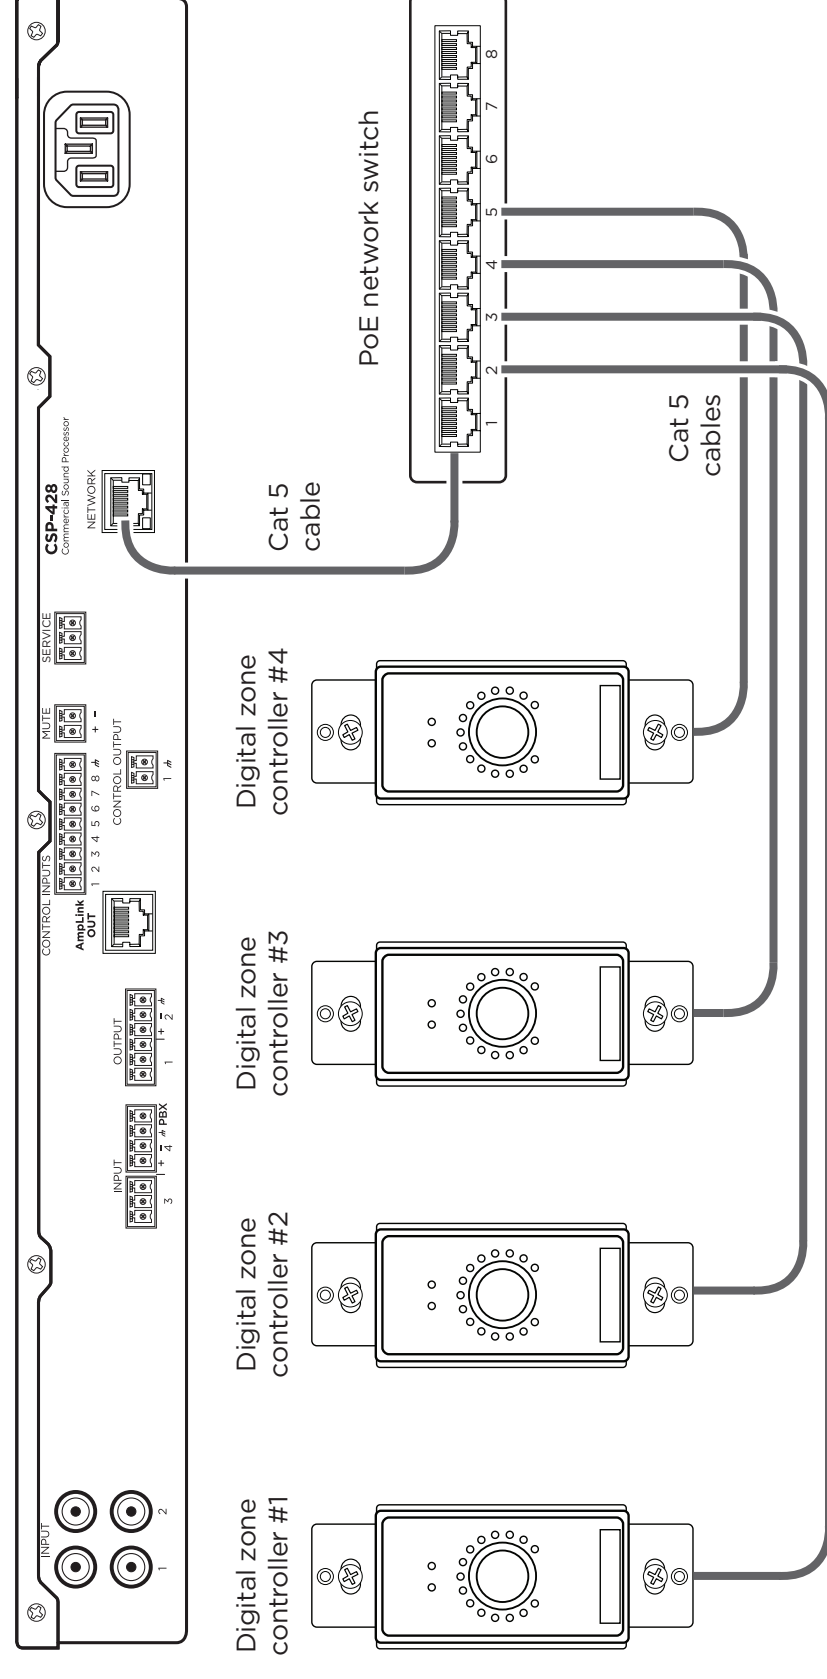

Connecting Multiple Digital Zone Controllers

Technical Information

Connectors	Ethernet (RJ-45)
Power	Power-over-Ethernet (PoE) switch required
Operating Temperature	0 °C to 40 °C (32 °F to 104 °F)
Operating Humidity	80% (without condensation)
Dimensions	See table below.
Net Weight	See table below.

	CC-1D	CC-2D	CC-3D
US	 104.6 x 40.1 x 45.9 mm (4.12 x 1.57 x 1.80 in) 0.11 kg (0.24 lbs)	 104.6 x 40.1 x 45.9 mm (4.12 x 1.57 x 1.80 in) 0.11 kg (0.24 lbs)	 104.6 x 40.1 x 45.9 mm (4.12 x 1.57 x 1.80 in) 0.11 kg (0.24 lbs)
EU	 86.0 x 86.0 x 43.1 mm (3.38 x 3.38 x 1.69 in) 0.10 kg (0.22 lbs)	 86.0 x 86.0 x 43.1 mm (3.38 x 3.38 x 1.69 in) 0.10 kg (0.22 lbs)	 86.0 x 86.0 x 43.1 mm (3.38 x 3.38 x 1.69 in) 0.10 kg (0.22 lbs)
JP	 110.0 x 42.0 x 48.1 mm (4.33 x 1.65 x 1.89 in) 0.12 kg (0.26 lbs)	 110.0 x 42.0 x 48.1 mm (4.33 x 1.65 x 1.89 in) 0.12 kg (0.26 lbs)	 110.0 x 42.0 x 48.1 mm (4.33 x 1.65 x 1.89 in) 0.12 kg (0.26 lbs)