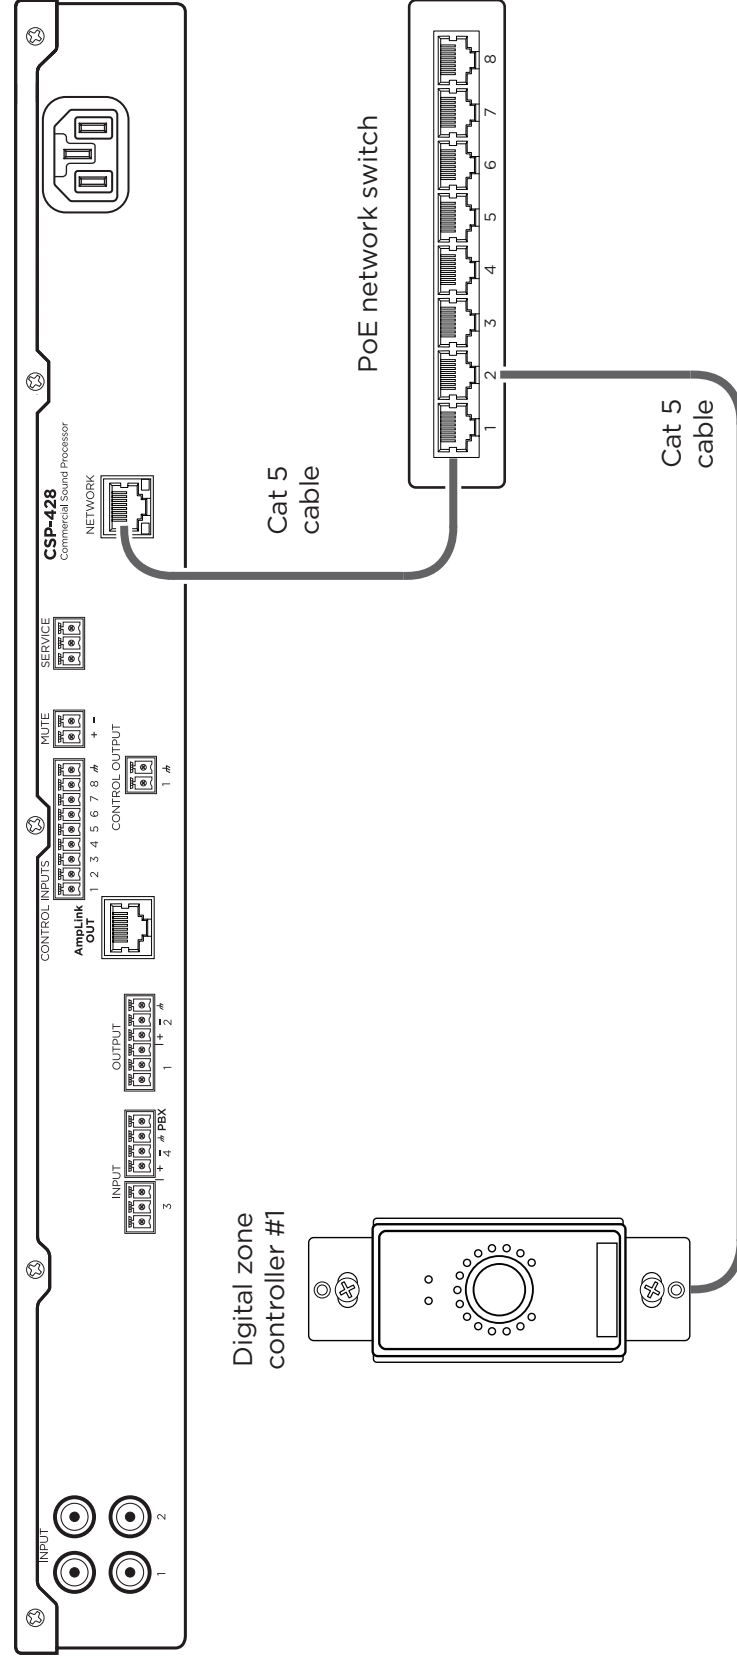

Connecting a Single Digital Zone Controller