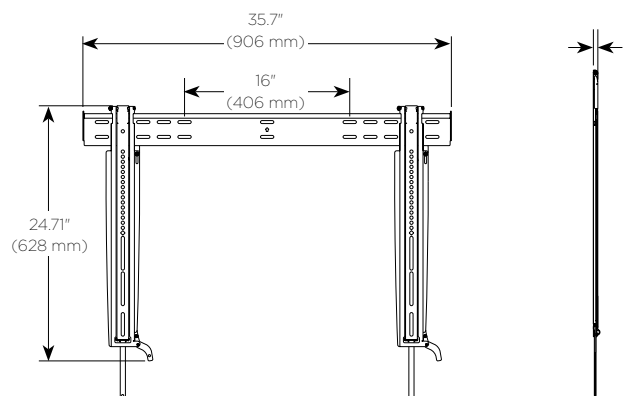

TECHNICAL DRAWINGS

For a complete list of THININSTALL accessories see pages **88 - 89**.