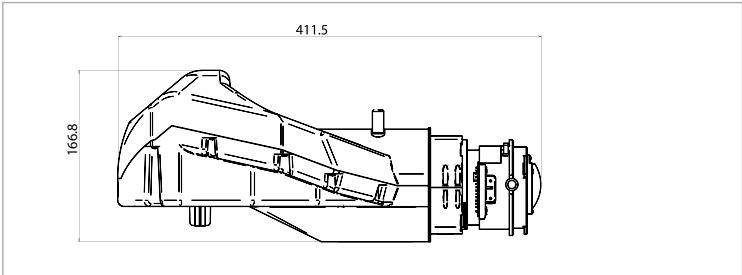

Order Code: 100015167

coming soon