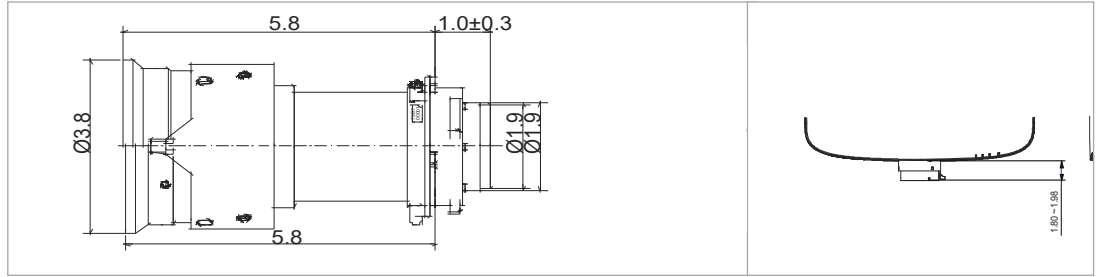

Technical Drawings

NP14ZL

Order Code: 60003221

NP40ZL