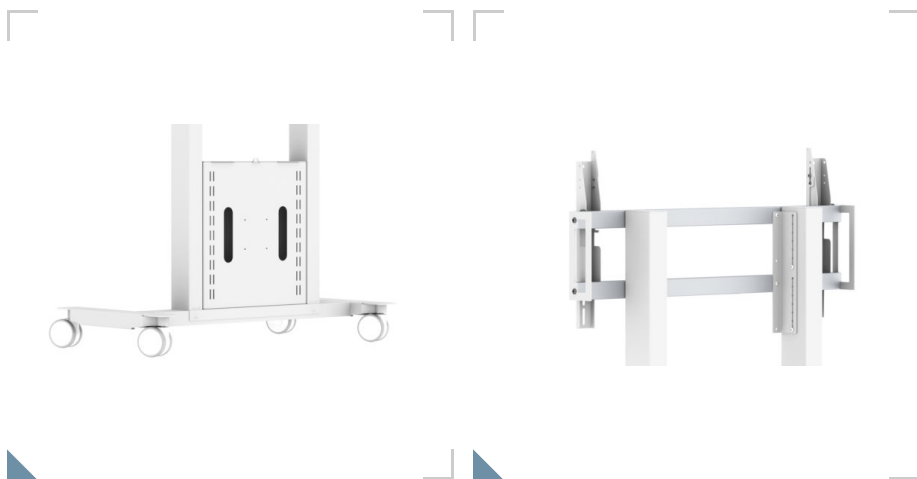

FUNC MOBILE

Simplicity on wheels.

Func Mobile is a stable and robust floor bracket perfect for large heavy displays and touch displays. Thanks to the wheels, it is easy to move the unit between rooms. The design includes a storage box for e.g. mini-PC, codec or laptop, easily accessed from the front. The box can be locked with a padlock (not included).

The display can also be locked with a padlock (not included) or the accompanying locking pin, which provides increased personal safety and protection from theft.

Now also available in white!

▲ ARTICLE NUMBER

FMN031001

Func Mobile, Black

▲ INFO

PLACEMENT	Floor
ROTATION	Landscape
MOBILE	Yes
LOCKABLE SPEC	with padlock (not incl) or locking pin (incl)
VESA HORIZONTAL	200 - 800
VESA VERTICAL	100 - 400
MAX WEIGHT [KG]	120
WARRANTY [YEARS]	5

FUNC MOBILE SHELF - WHITE

C220006-4A

FUNC MOBILE SHELF - BLACK

C220006-1A

SMS PRESENCE VESA BARS 600

PR210201

SMS FEET SET

PD100011