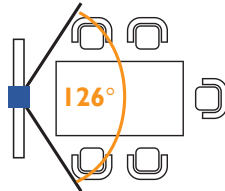

Suggested Setup

— Display ■ Camera ■ Field of View

Product Specifications

	DVY21	DVY22	DVY23	
Camera	Dimensions (H × W × D)	30 mm × 102 mm × 46 mm (1.18 in × 4.02 in × 1.81 in)	56 mm × 220 mm × 93 mm (2.20 in × 8.66 in × 3.65 in)	150 mm × 181 mm × 116 mm (5.90 in × 7.13 in × 4.55 in)
	Weight	0.15 kg (0.33 lbs)	0.53 kg (1.17 lbs)	1.38 kg (3.04 lbs)
	Sensor	1080P FHD	4K UHD	1080P FHD
	Resolution	1080p, 720p, SD @ 30 fps	Main stream : 4K, 1080p, 900p, 720p @ 30 fps Sub stream : 720p, 480p, 172p @30 fps	1080p, 720p, SD @ 30 fps
	Field of view	Horizontal: 87° Vertical: 50° Diagonal: 88°	Horizontal: 120° Vertical: 85° Diagonal: 126°	Horizontal: 55° Vertical: 31° Diagonal: 63°
	Zoom	-	Digital : 4x	Optical : 20x / Digital : 10x
	Pan Tilt	-	Digital	±170° -30° to 90°
	Pan Tilt speed	-	-	100°/sec 45°/sec
	Focus	Fixed	Auto and manual	Auto and manual
	Auto framing	-	Yes	-
	Preset positions	-	10	Remote: 10 / LAN: 255
	Lens type	Glass	Glass	Glass
	Low light performance	0.5 Lux	0.1 Lux	0.5 Lux
Audio	Microphone	Omnidirectional mics	Omnidirectional mics	-
	Input	-	-	3.5 mm
	Output	-	-	HDMI, Ethernet, SDI
	Echo cancellation	Yes	Yes	-
Video	Output	USB 2.0	USB 3.0	USB 3.0, HDMI, Ethernet, SDI
Ethernet	RJ-45	-	-	• 1GbE port • Power over Ethernet
Control Interface	In Out	-	-	RS232, RS422, RS485 RS232
Power	Voltage	5V	5V	12V
Compatibility	Operating systems	Windows 7 (1080P/720P), Windows 8.1, Windows 10, macOS 10.10, Linux (UVC), and later versions		
	BenQ displays	CP01K, CS01, SL02K, ST02, RP02, RM02K, RM02S, RE01, RP01K, ST01K, and later models		
	USB	Plug and play	Plug and play	Plug and play
Package Contents	Included	<ul style="list-style-type: none"> • 1080P FHD webcam • Camera mount (built-in) • USB cable (built-in) 	<ul style="list-style-type: none"> • 4K UHD conference cam • Remote control • Camera mount (built-in) • USB 3.0 Type-B 	<ul style="list-style-type: none"> • 1080P FHD PTZ conference cam • Remote control • Camera mount (built-in) • USB 3.0 Type-B • Power supply