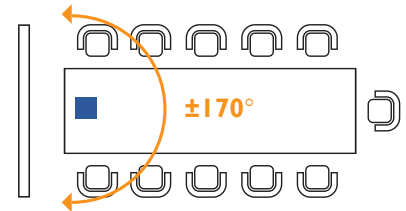

Suggested Setup

— Display ■ Camera ■ Field of View

Product Specifications

	DVY21	DVY22	DVY23	
Camera	Dimensions (H × W × D)	30 mm × 102 mm × 46 mm (1.18 in × 4.02 in × 1.81 in)	56 mm × 220 mm × 93 mm (2.20 in × 8.66 in × 3.65 in)	150 mm × 181 mm × 116 mm (5.90 in × 7.13 in × 4.55 in)
	Weight	0.15 kg (0.33 lbs)	0.53 kg (1.17 lbs)	1.38 kg (3.04 lbs)
	Sensor	1080P FHD	4K UHD	1080P FHD
	Resolution	1080p, 720p, SD @ 30 fps	Main stream : 4K, 1080p, 900p, 720p @ 30 fps Sub stream : 720p, 480p, 172p @30 fps	1080p, 720p, SD @ 30 fps
	Field of view	Horizontal: 87° Vertical: 50° Diagonal: 88°	Horizontal: 120° Vertical: 85° Diagonal: 126°	Horizontal: 55° Vertical: 31° Diagonal: 63°
	Zoom	-	Digital : 4x	Optical : 20x / Digital : 10x
	Pan Tilt	-	Digital	±170° -30° to 90°
	Pan Tilt speed	-	-	100°/sec 45°/sec
	Focus	Fixed	Auto and manual	Auto and manual
	Auto framing	-	Yes	-
	Preset positions	-	10	Remote: 10 / LAN: 255
	Lens type	Glass	Glass	Glass
	Low light performance	0.5 Lux	0.1 Lux	0.5 Lux
Audio	Microphone	Omnidirectional mics	Omnidirectional mics	-
	Input	-	-	3.5 mm
	Output	-	-	HDMI, Ethernet, SDI
	Echo cancellation	Yes	Yes	-
Video	Output	USB 2.0	USB 3.0	USB 3.0, HDMI, Ethernet, SDI
Ethernet	RJ-45	-	-	• 1GbE port • Power over Ethernet
Control Interface	In Out	-	-	RS232, RS422, RS485 RS232
Power	Voltage	5V	5V	12V
Compatibility	Operating systems	Windows 7 (1080P/720P), Windows 8.1, Windows 10, macOS 10.10, Linux (UVC), and later versions		
	BenQ displays	CP01K, CS01, SL02K, ST02, RP02, RM02K, RM02S, RE01, RP01K, ST01K, and later models		
	USB	Plug and play	Plug and play	Plug and play
Package Contents	Included	<ul style="list-style-type: none"> • 1080P FHD webcam • Camera mount (built-in) • USB cable (built-in) 	<ul style="list-style-type: none"> • 4K UHD conference cam • Remote control • Camera mount (built-in) • USB 3.0 Type-B 	<ul style="list-style-type: none"> • 1080P FHD PTZ conference cam • Remote control • Camera mount (built-in) • USB 3.0 Type-B • Power supply