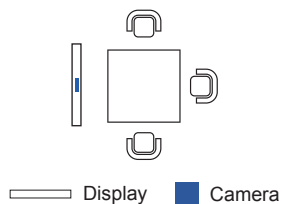

DVY21 1080P Meeting Room Webcam

- 88° wide field of view
- Clear Full HD video
- Omnidirectional microphones with noise suppression
- Adjusts to lighting conditions
- USB plug and play

| Suggested setup |