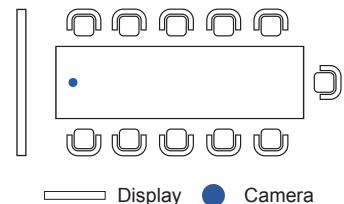

| Suggested setup |

Because it matters

Models	DVY21	DVY22	DVY23
Camera			
Dimensions (H × W × D)	30 mm × 102 mm × 46 mm (1.18 in × 4.02 in × 1.81 in)	56 mm × 220 mm × 93 mm (2.20 in × 8.66 in × 3.65 in)	150 mm × 181 mm × 116 mm (5.90 in × 7.13 in × 4.55 in)
Weight	0.15 kg (0.33 lbs)	0.53 kg (1.17 lbs)	1.38 kg (3.04 lbs)
Sensor	1080P FHD	4K UHD	1080P FHD
Resolution	1080p, 720p, SD @ 30 fps	Main stream : 4K, 1080p, 900p, 720p @ 30 fps Sub stream : 720p, 480p, 172p @30 fps	1080p, 720p, SD @ 30 fps
Field of view	Horizontal: 87° Vertical: 50° Diagonal: 88°	Horizontal: 120° Vertical: 85° Diagonal: 126°	Horizontal: 55° Vertical: 31° Diagonal: 63°
Zoom	-	Digital : 4x	Optical : 20x Digital : 10x
Pan Tilt	-	Digital	±170° -30° to 90°
Pan Tilt speed	-	-	100°/sec 45°/sec
Focus	Fixed	Auto and manual	Auto and manual
Auto framing	-	Yes	-
Preset positions	-	10	• Remote: 10 • LAN: 255
Lens type	Glass	Glass	Glass
Low light performance	0.5 Lux	0.1 Lux	0.5 Lux
Audio			
Microphone	Omnidirectional mics	Omnidirectional mics	-
Input	-	-	3.5 mm
Output	-	-	HDMI, Ethernet, SDI
Echo cancellation	Yes	Yes	-
Video			
Output	USB 2.0	USB 3.0	USB 3.0, HDMI, Ethernet, SDI
Ethernet			
RJ-45	-	-	• 1GbE port • Power over Ethernet
Control Interface			
In Out	-	-	RS232, RS422, RS485 RS232
Power			
Voltage	5V	5V	12V
Compatibility			
Operating systems	Windows 7 (1080P/720P), Windows 8.1, Windows 10, macOS 10.10, Linux (UVC), and later versions		
BenQ displays	CP01K, CS01, SL02K, ST02, RP02, RM02K, RE01, and later models		
USB	Plug and play	Plug and play	Plug and play
Package Contents			
Included	<ul style="list-style-type: none"> • 1080P FHD webcam • Camera mount (built-in) • USB cable (built-in) 	<ul style="list-style-type: none"> • 4K UHD conference cam • Remote control • Camera mount (built-in) • USB 3.0 Type-B 	<ul style="list-style-type: none"> • 1080P FHD PTZ conference cam • Remote control • Camera mount (built-in) • USB 3.0 Type-B • Power supply