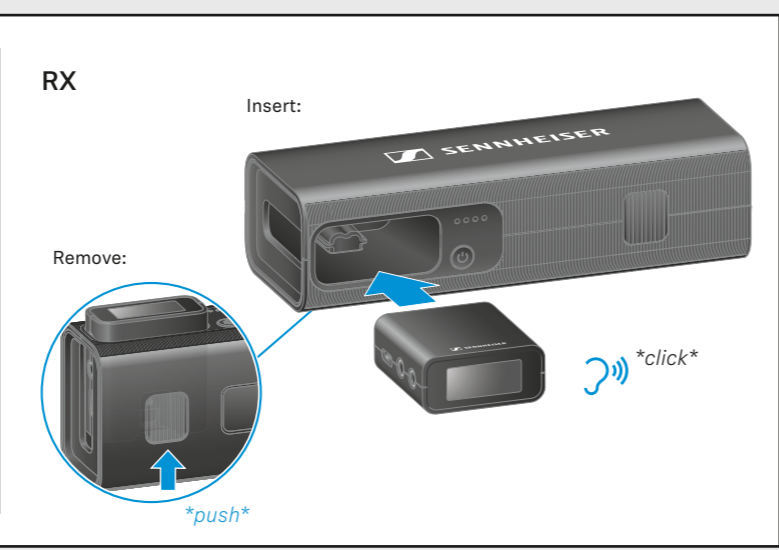

Profile Wireless Microphone System

Quick Guide
Kurzanleitung
Guide de démarrage rapide
Guida rapida
Guía de inicio rápido
Guia rápida
Beknopte handleiding
Krótka instrukcja obsługi
Snabbguide

Kort vejledning
Pikaohje
Γρήγορος οδηγός
Kisa Kılavuz
Краткая инструкция
简要说明
快速使用指南
クイックガイド
요약 안내서

[sennheiser.com/download](https://www.sennheiser.com/download)

Online Manual

Sennheiser electronic SE & Co. KG
Am Labor 1, 30900 Wedemark, Germany
www.sennheiser.com

Publ. 08/24, 597269/A02

SENNHEISER