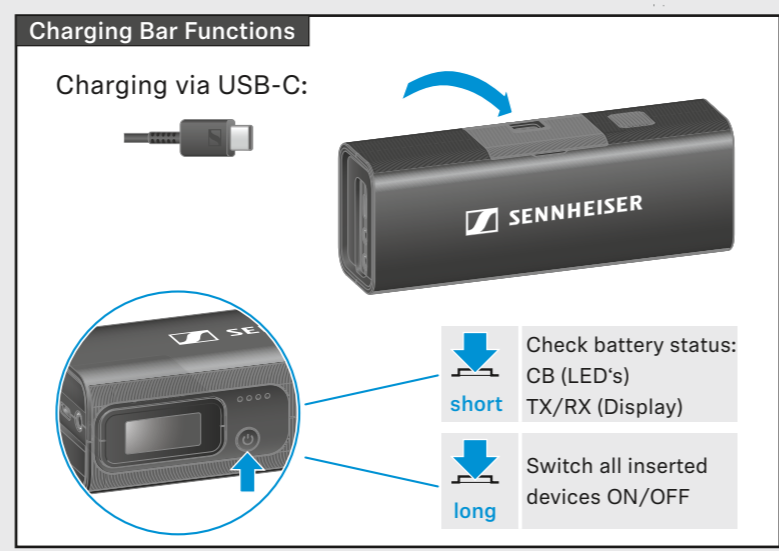

Profile Wireless Microphone System

Quick Guide
Kurzanleitung
Guide de démarrage rapide
Guida rapida
Guía de inicio rápido
Guia rápida
Beknopte handleiding
Krótka instrukcja obsługi
Snabbguide

Kort vejledning
Pikaohje
Γρήγορος οδηγός
Kisa Kılavuz
Краткая инструкция
简要说明
快速使用指南
クイックガイド
요약 안내서

[sennheiser.com/download](https://www.sennheiser.com/download)

Online Manual

Sennheiser electronic SE & Co. KG
Am Labor 1, 30900 Wedemark, Germany
www.sennheiser.com

Publ. 08/24, 597269/A02

SENNHEISER