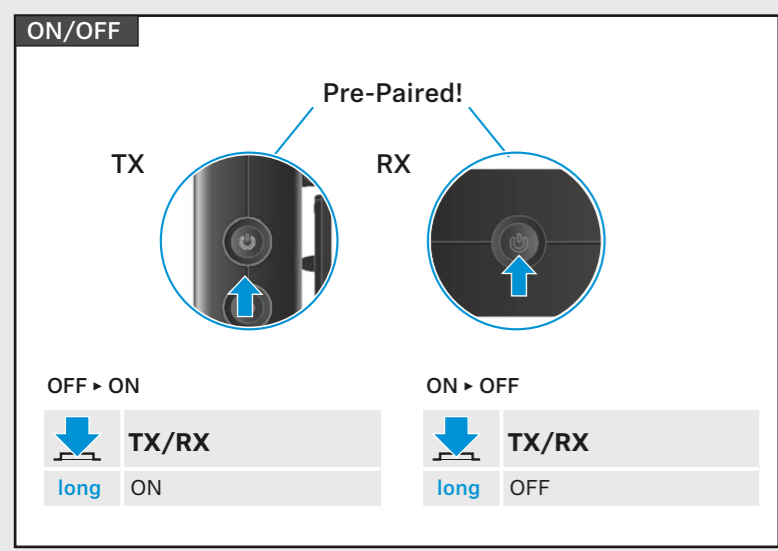

Profile Wireless Microphone System

Quick Guide
Kurzanleitung
Guide de démarrage rapide
Guida rapida
Guía de inicio rápido
Guia rápida
Beknopte handleiding
Krótka instrukcja obsługi
Snabbguide

Kort vejledning
Pikaohje
Γρήγορος οδηγός
Kisa Kılavuz
Краткая инструкция
简要说明
快速使用指南
クイックガイド
요약 안내서

[sennheiser.com/download](https://www.sennheiser.com/download)

Online Manual

Sennheiser electronic SE & Co. KG
Am Labor 1, 30900 Wedemark, Germany
www.sennheiser.com

Publ. 08/24, 597269/A02

SENNHEISER