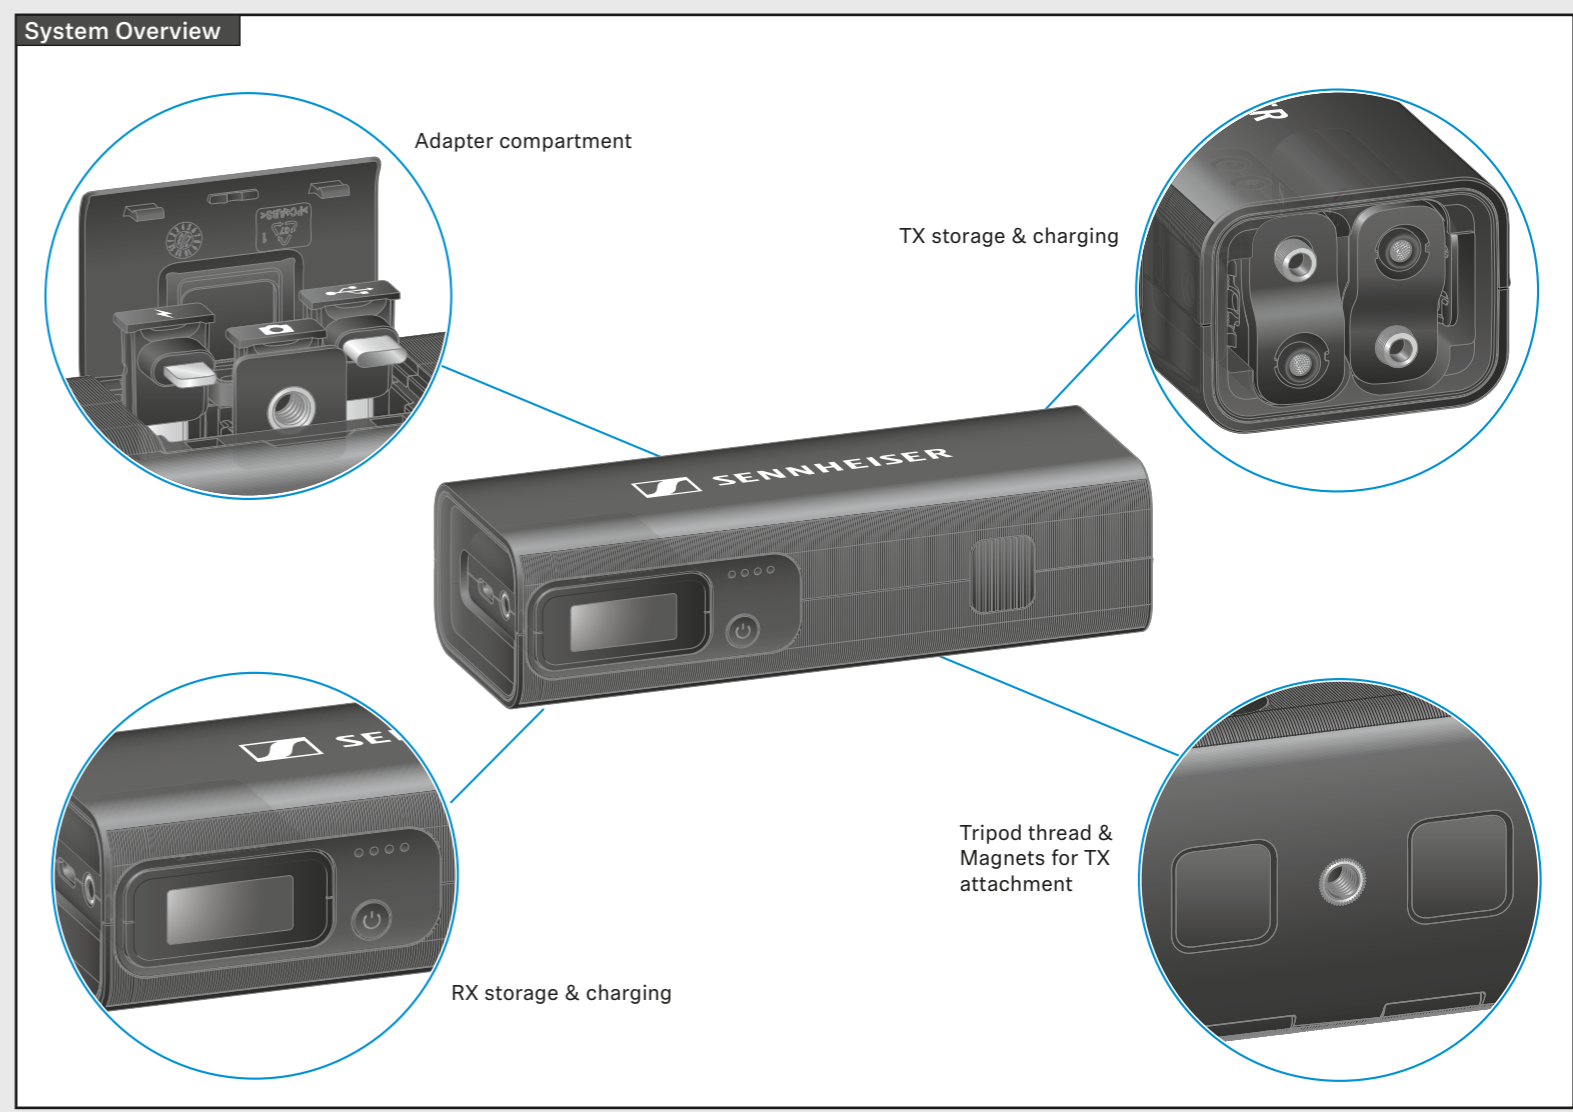

Profile Wireless Microphone System

Quick Guide
Kurzanleitung
Guide de démarrage rapide
Guida rapida
Guía de inicio rápido
Guia rápida
Beknopte handleiding
Krótka instrukcja obsługi
Snabbguide

Kort vejledning
Pikaohje
Γρήγορος οδηγός
Kisa Kılavuz
Краткая инструкция
简要说明
快速使用指南
クイックガイド
요약 안내서

[sennheiser.com/download](https://www.sennheiser.com/download)

Online Manual

Sennheiser electronic SE & Co. KG
Am Labor 1, 30900 Wedemark, Germany
www.sennheiser.com

Publ. 08/24, 597269/A02

SENNHEISER