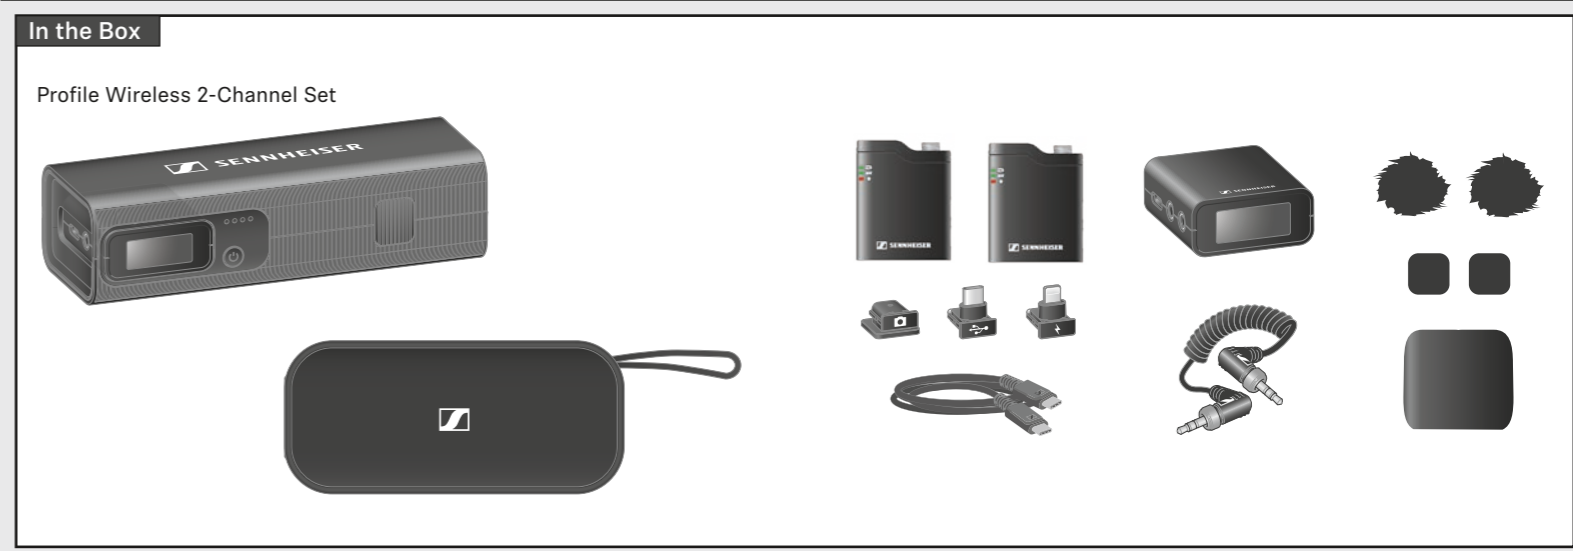

Profile Wireless Microphone System

Quick Guide
Kurzanleitung
Guide de démarrage rapide
Guida rapida
Guía de inicio rápido
Guia rápida
Beknopte handleiding
Krótka instrukcja obsługi
Snabbguide

Kort vejledning
Pikaohje
Γρήγορος οδηγός
Kisa Kılavuz
Краткая инструкция
简要说明
快速使用指南
クイックガイド
요약 안내서

[sennheiser.com/download](https://www.sennheiser.com/download)

Online Manual

Sennheiser electronic SE & Co. KG
Am Labor 1, 30900 Wedemark, Germany
www.sennheiser.com

Publ. 08/24, 597269/A02

SENNHEISER