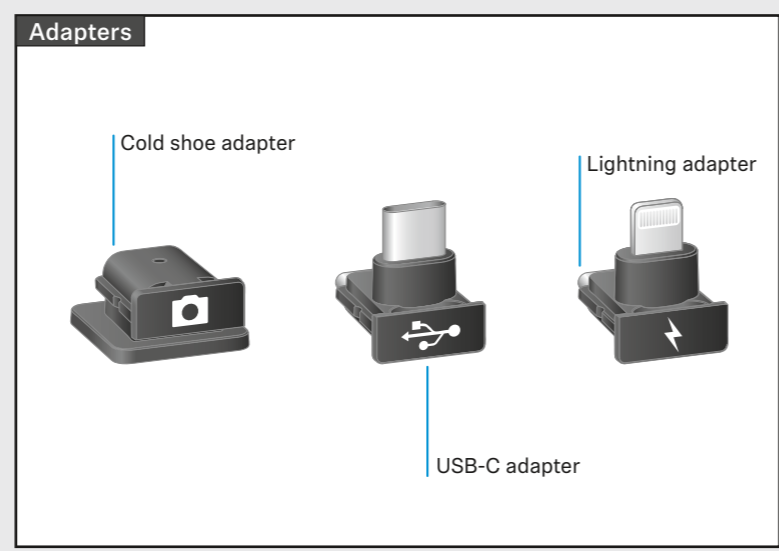

Profile Wireless Microphone System

Quick Guide
Kurzanleitung
Guide de démarrage rapide
Guida rapida
Guía de inicio rápido
Guia rápida
Beknopte handleiding
Krótka instrukcja obsługi
Snabbguide

Kort vejledning
Pikaohje
Γρήγορος οδηγός
Kisa Kılavuz
Краткая инструкция
简要说明
快速使用指南
クイックガイド
요약 안내서

[sennheiser.com/download](https://www.sennheiser.com/download)

Online Manual

Sennheiser electronic SE & Co. KG
Am Labor 1, 30900 Wedemark, Germany
www.sennheiser.com

Publ. 08/24, 597269/A02

SENNHEISER