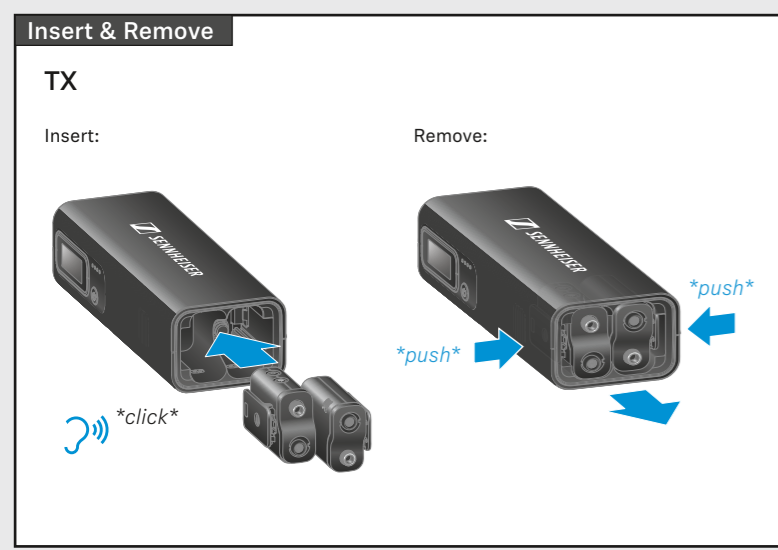

Profile Wireless Microphone System

Quick Guide
Kurzanleitung
Guide de démarrage rapide
Guida rapida
Guía de inicio rápido
Guia rápida
Beknopte handleiding
Krótka instrukcja obsługi
Snabbguide

Kort vejledning
Pikaohje
Γρήγορος οδηγός
Kisa Kılavuz
Краткая инструкция
简要说明
快速使用指南
クイックガイド
요약 안내서

[sennheiser.com/download](https://www.sennheiser.com/download)

Online Manual

Sennheiser electronic SE & Co. KG
Am Labor 1, 30900 Wedemark, Germany
www.sennheiser.com

Publ. 08/24, 597269/A02

SENNHEISER