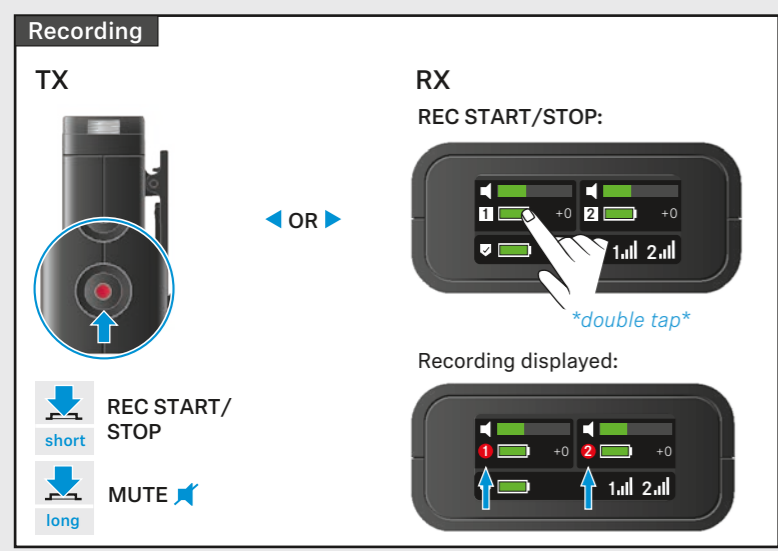

Profile Wireless Microphone System

Quick Guide
Kurzanleitung
Guide de démarrage rapide
Guida rapida
Guía de inicio rápido
Guia rápida
Beknopte handleiding
Krótka instrukcja obsługi
Snabbguide

Kort vejledning
Pikaohje
Γρήγορος οδηγός
Kisa Kılavuz
Краткая инструкция
简要说明
快速使用指南
クイックガイド
요약 안내서

[sennheiser.com/download](https://www.sennheiser.com/download)

Online Manual

Sennheiser electronic SE & Co. KG
Am Labor 1, 30900 Wedemark, Germany
www.sennheiser.com

Publ. 08/24, 597269/A02

SENNHEISER