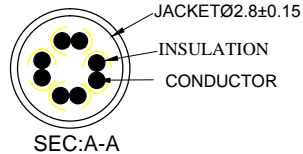

RoHS COMPLIANT

CUSTOMER P/N	LENGTH(mm)	TOLERANCE	METER MARK
PKW-LIGHT-K6 0.15	150	-0/+15mm	0.15M
PKW-LIGHT-K6 0.5	500	-0/+15mm	0.5M
PKW-LIGHT-K6 1.0	1000	-0/+20mm	1M
PKW-LIGHT-K6 1.5	1500	-5/+20mm	1.5M
PKW-LIGHT-K6 2.0	2000	-10/+30mm	2M
PKW-LIGHT-K6 3.0	3000	-20/+30mm	3M
PKW-LIGHT-K6 5.0	5000	-20/+30mm	5M
PKW-LIGHT-K6 7.5	7500	-20/+30mm	7.5M
PKW-LIGHT-K6 10.0	10000	-50/+50mm	10M

Test:

- 1.100%Open Short and miswire test.
- 2.DC300V,Contact resistance(3+2L)Ω MAX.
- 3.Insulation resistance 1MΩ MIN.
- 4.Pass TIA Fluke DTX 1800 Cat.6 Channel Test ( L≤10m)

Confirmed by: \_\_\_\_\_

NO.	SPECIFICATION	QTY
4	RJ45 PLUG: 8P8C 3U" GOLD PLATED TWO-PIECE SHORT BODY LONG LATCH PLUG.	
3	MOLDED: PVC BOOT.	
2	CABLE:CAT 6 UTP 3Ā AWG(7/0.08BC) 4PAIR OD=Ø2.8±0.15MM PVC JACKET.	
1	MARKING: www.justslim.eu – SLIM by Wirewin – CAT6 UTP LIGHTpatchcord – Gigabit Ethernet ready	
BOM LIST		