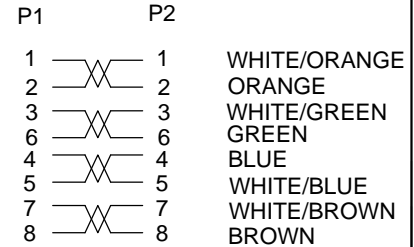

RoHS COMPLIANT

CUSTOMER P/N	LENGTH(mm)	TOLERANCE	METER MARK
PKW-LIGHT-K6 0.15	150	-0/+15mm	0.15M
PKW-LIGHT-K6 0.5	500	-0/+15mm	0.5M
PKW-LIGHT-K6 1.0	1000	-0/+20mm	1M
PKW-LIGHT-K6 1.5	1500	-5/+20mm	1.5M
PKW-LIGHT-K6 2.0	2000	-10/+30mm	2M
PKW-LIGHT-K6 3.0	3000	-20/+30mm	3M
PKW-LIGHT-K6 5.0	5000	-20/+30mm	5M
PKW-LIGHT-K6 7.5	7500	-20/+30mm	7.5M
PKW-LIGHT-K6 10.0	10000	-50/+50mm	10M

Test:

- 1.100%Open Short and miswire test.
- 2.DC300V,Contact resistance(3+2L)Ω MAX.
- 3.Insulation resistance 1MΩ MIN.
- 4.Pass TIA Fluke DTX 1800 Cat.6 Channel Test ( L≤10m)

Confirmed by: \_\_\_\_\_

NO.	SPECIFICATION	QTY
4	RJ45 PLUG: 8P8C 3U" GOLD PLATED TWO-PIECE SHORT BODY LONG LATCH PLUG.	
3	MOLDED: PVC BOOT.	
2	CABLE:CAT 6 UTP 3Ā AWG(7/0.08BC) 4PAIR OD=Ø2.8±0.15MM PVC JACKET.	
1	MARKING: www.justslim.eu – SLIM by Wirewin – CAT6 UTP LIGHTpatchcord – Gigabit Ethernet ready	
BOM LIST		