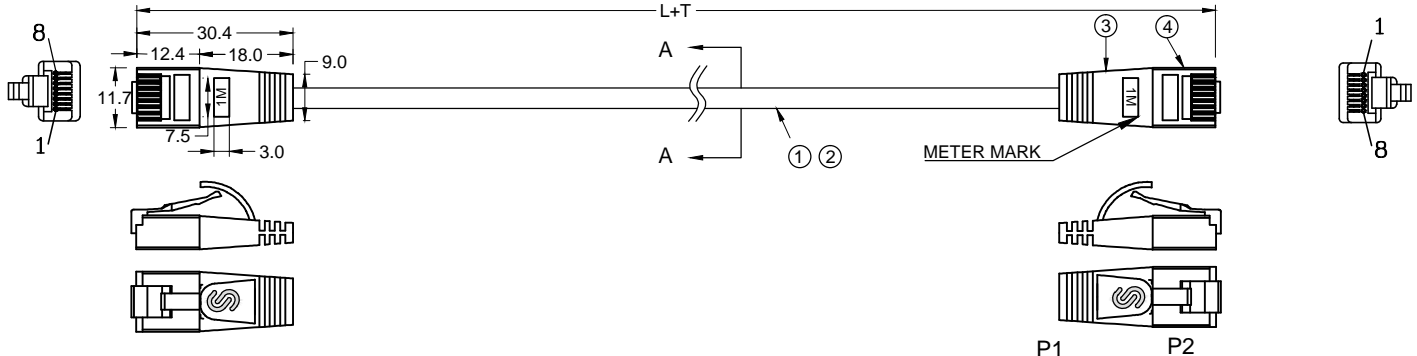

RoHS COMPLIANT

CUSTOMER P/N	LENGTH(mm)	TOLERANCE	METER MARK
PKW-LIGHT-K6 0.15	150	-0/+15mm	0.15M
PKW-LIGHT-K6 0.5	500	-0/+15mm	0.5M
PKW-LIGHT-K6 1.0	1000	-0/+20mm	1M
PKW-LIGHT-K6 1.5	1500	-5/+20mm	1.5M
PKW-LIGHT-K6 2.0	2000	-10/+30mm	2M
PKW-LIGHT-K6 3.0	3000	-20/+30mm	3M
PKW-LIGHT-K6 5.0	5000	-20/+30mm	5M
PKW-LIGHT-K6 7.5	7500	-20/+30mm	7.5M
PKW-LIGHT-K6 10.0	10000	-50/+50mm	10M

Test:

- 1.100%Open Short and miswire test.
- 2.DC300V,Contact resistance(3+2L)Ω MAX.
- 3.Insulation resistance 1MΩ MIN.
- 4.Pass TIA Fluke DTX 1800 Cat.6 Channel Test ( L≤10m)

Confirmed by: \_\_\_\_\_

NO.	SPECIFICATION	QTY
4	RJ45 PLUG: 8P8C 3U" GOLD PLATED TWO-PIECE SHORT BODY LONG LATCH PLUG.	
3	MOLDED: PVC BOOT.	
2	CABLE:CAT 6 UTP 3Ā AWG(7/0.08BC) 4PAIR OD=Ø2.8±0.15MM PVC JACKET.	
1	MARKING: www.justslim.eu – SLIM by Wirewin – CAT6 UTP LIGHTpatchcord – Gigabit Ethernet ready	
BOM LIST		

ITEM NO:	PKW-LIGHT-K6 x.x	DRAWER DATE	LY 20160612
TITLE	Cat.6 UTP Light Round Patch Cable	CHECKED DATE	MTC 20160612
CUSTOMER	TRIOTRONIK	APPROVED DATE	
MATERIAL	SCALE		
REV.	A	UNIT	MM
DRAWING NO:			
ACAD FILE	E:\		